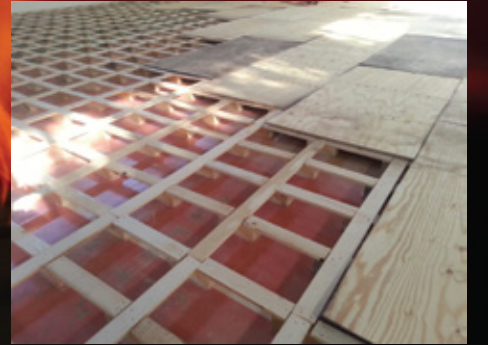

KOLAY
TEMİZLERNİR

YANMAYA
DİRENÇLİ

EKOLOJİK
ÜRÜN

UV IŞINLARINA
DAYANIKLI

BASINCA
DİRENÇLİ

ÇİZİMLERE KARŞI
DİRENÇLİ