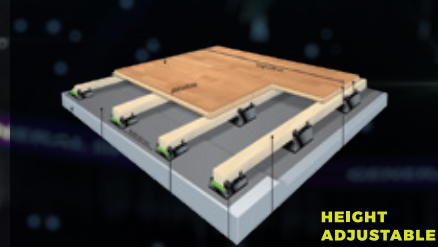

EUROPA SYSTEM