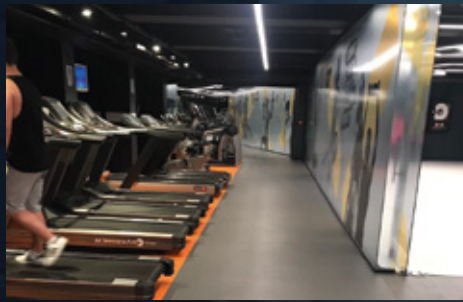

PVC ZEMİN KAPLAMALARI

PVC FLOOR COATING

SPORT PVC HOMOJEN PVC HETEROJEN PVC

PVC Zemin Kaplamaları ; Homojen Pvc-Heterojen Pvc ve Akustik Pvc başta olmak üzere birçok farklı malzeme özelliği ile geniş renk seçeneği sunarak , estetik ve fonksiyonel, son derece kullanışlı, yoğun trafiğe karşı dayanıklı, antibakteriyel, hijyenik ve ekonomiktir.

Sport Pvc ler ise ; firmamız tarafından Fiba Onaylı Pvc ürünler başta olmak üzere P1 - P2 - P3 pozlarına karşılık gelen şok emme değerlerine göre tümü birinci sınıf malzemedен olan uluslararası standartlarda ürünler ile yapılmaktadır.

Kullanım Alanları: Kapalı Spor Salonları, hastaneler, laboratuvarlar, okullar, kreşler, ofisler, kamu binaları , mağazalar , ameliyathaneler, konferans, konser ve kongre salonları gibi iç mekânlar...

PVC Floor Coverings; It provides aesthetic and function. Besides it is extremely useful, resistant to heavy traffic, antibacterial, hygienic and economical by offering a wide color option with many different material properties especially homogeneous PVC-Heterogeneous PVC and Acoustic PVC.

As for Sport PVC ; especially FIBA approved PVC products It is conducted by our company with products of international standards, all of which are made of first class materials, according to the shock absorption values corresponding to P1 - P2 - P3 poses.

Usage Areas: Indoor areas such as indoor sports halls, hospitals, laboratories, schools, nurseries, offices, public buildings, shops, surgery rooms, conference, concert and congress halls...